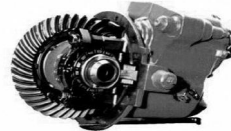

Wheelco

Since 1961

TRUCK & TRAILER PARTS
"Customer Driven"

We "STOCK"
a full line of
Transmissions
&
Differentials.
Contact any Wheelco
Sales Staff
for more information.

YOUR SOURCE FOR QUALITY PARTS WITH GREAT SAVINGS

Rear Diff

Muncie®
Power
Products

PTO'S

Gear Pumps

Dump Pumps

TG Series

SH Series

CS 6/8 Series

PK Series

PL Series

E Series

CYLINDERS

Active®
Heavy-Duty Cooling Products

Made in USA

* WARRANTY *
Two years, unlimited
miles, nationwide,
from date of install.