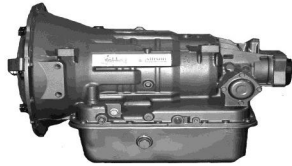

Wheelco

Since 1961

TRUCK & TRAILER PARTS
"Customer Driven"

We "STOCK"
a full line of
Transmissions
&
Differentials.
Contact any Wheelco
Sales Staff
for more information.

YOUR SOURCE FOR QUALITY PARTS WITH GREAT SAVINGS

AT545

Muncie®
Power
Products

PTO'S

Gear Pumps

Dump Pumps

TG Series

SH Series

CS 6/8 Series

PK Series

PL Series

E Series

CYLINDERS

Active®
Heavy-Duty Cooling Products

Made in USA

* WARRANTY *
Two years, unlimited
miles, nationwide,
from date of install.