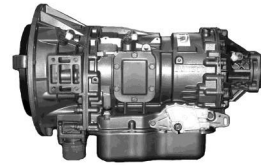

1000 Series